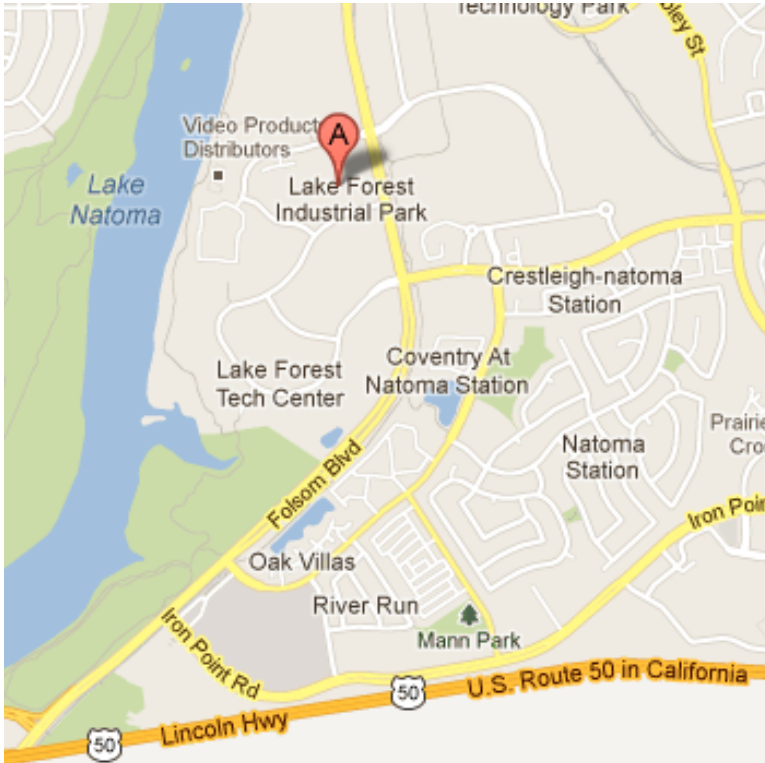

Training Location: 13405 Folsom Blvd, #150, Folsom

City View

Street View

Directions

13405 Folsom Blvd, #150, Folsom, CA

From the west

Take Interstate 50 east toward Placerville
Take the Folsom Blvd exit in Folsom and turn left and go 2.1 miles
After you cross Blue Ravine, take the next left onto Woodmere Rd.
Turn right just behind the ARCO AMPM market
Once in the office complex parking lot, turn right to suite #150

From the east

Take Interstate 50 west toward Sacramento
Take the Folsom Blvd exit in Folsom and turn left and go 2.1 miles
After you cross Blue Ravine, take the next left onto Woodmere Rd.
Turn right just behind the ARCO AMPM market
Once in the office complex parking lot, turn right to suite #150

From the Roseville/Granite Bay area

Take Auburn-Folsom Road south into Folsom 6.2 miles
Cross over the bridge at Lake Natoma
Just past Parkshore Drive turn right onto Woomere Rd.
Turn right just behind the ARCO AMPM market
Once in the office complex parking lot, turn right to suite #150